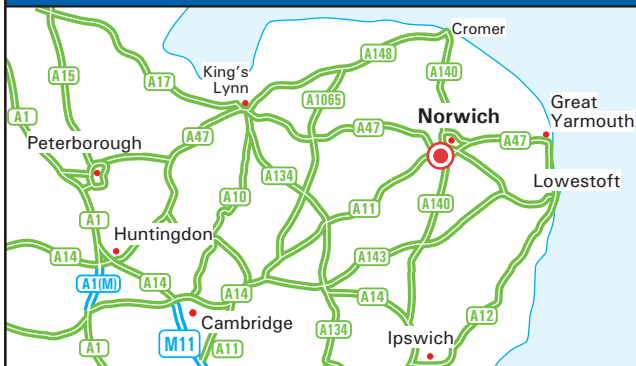

British Sugar plc
 Cantley Sugar Factory
 Norwich
 Norfolk NR13 3ST
 Tel 01493 700351
 Fax 01493 724203

For sat nav:
 please use postcode
 NR13 3SQ

From the M11

- Leave the M11 at junction 9 (signposted Newmarket, Norwich A11).
- Continue for approx. 65 miles towards Norwich until you reach the roundabout junction with the A47.
- At the roundabout take the third exit heading towards Great Yarmouth.
- Remain on the A47 for approx. 14 miles, and at the junction with the B1140 turn right, towards Beighton and Cantley.
- Take the first left (this is a continuation of the B1140).
- Continue into Cantley, the road bears left then right.
- Continue over the level crossing and turn left.
- Our entrance is located at the end of this road.

By Train

- Cantley is the nearest railway station.
- We are a short walk from the station.
- For further information, please telephone the National Rail Enquires Line on 08457 48 49 50.